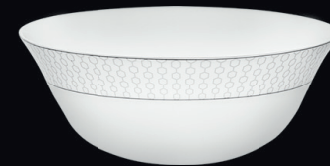

Casserole with Clear Lid  
200 mm • 1.35 L

Vegetable Bowl  
100 mm • 180 ml

Cup & Saucer  
160 ml

Coffee Mug  
Regular • 190 ml

STELLA GREY

Platter  
310 mm

Full Plate  
275 mm

Serving Bowl  
205 mm • 1.45 L

Soup Bowl  
120 mm • 340 ml

Quarter Plate  
200 mm

Soup Plate 9''  
225 mm

Casserole with Clear Lid  
200 mm • 1.35 L

Vegetable Bowl  
100 mm • 180 ml

Cup & Saucer  
160 ml

Coffee Mug  
Regular • 190 ml

STELLA WHITE

Platter  
310 mm

Full Plate  
275 mm

Serving Bowl  
205 mm • 1.45 L

Soup Bowl  
120 mm • 340 ml

Quarter Plate  
200 mm

Soup Plate 9"  
225 mm

Casserole with Clear Lid  
200 mm • 1.35 L

Vegetable Bowl  
100 mm • 180 ml