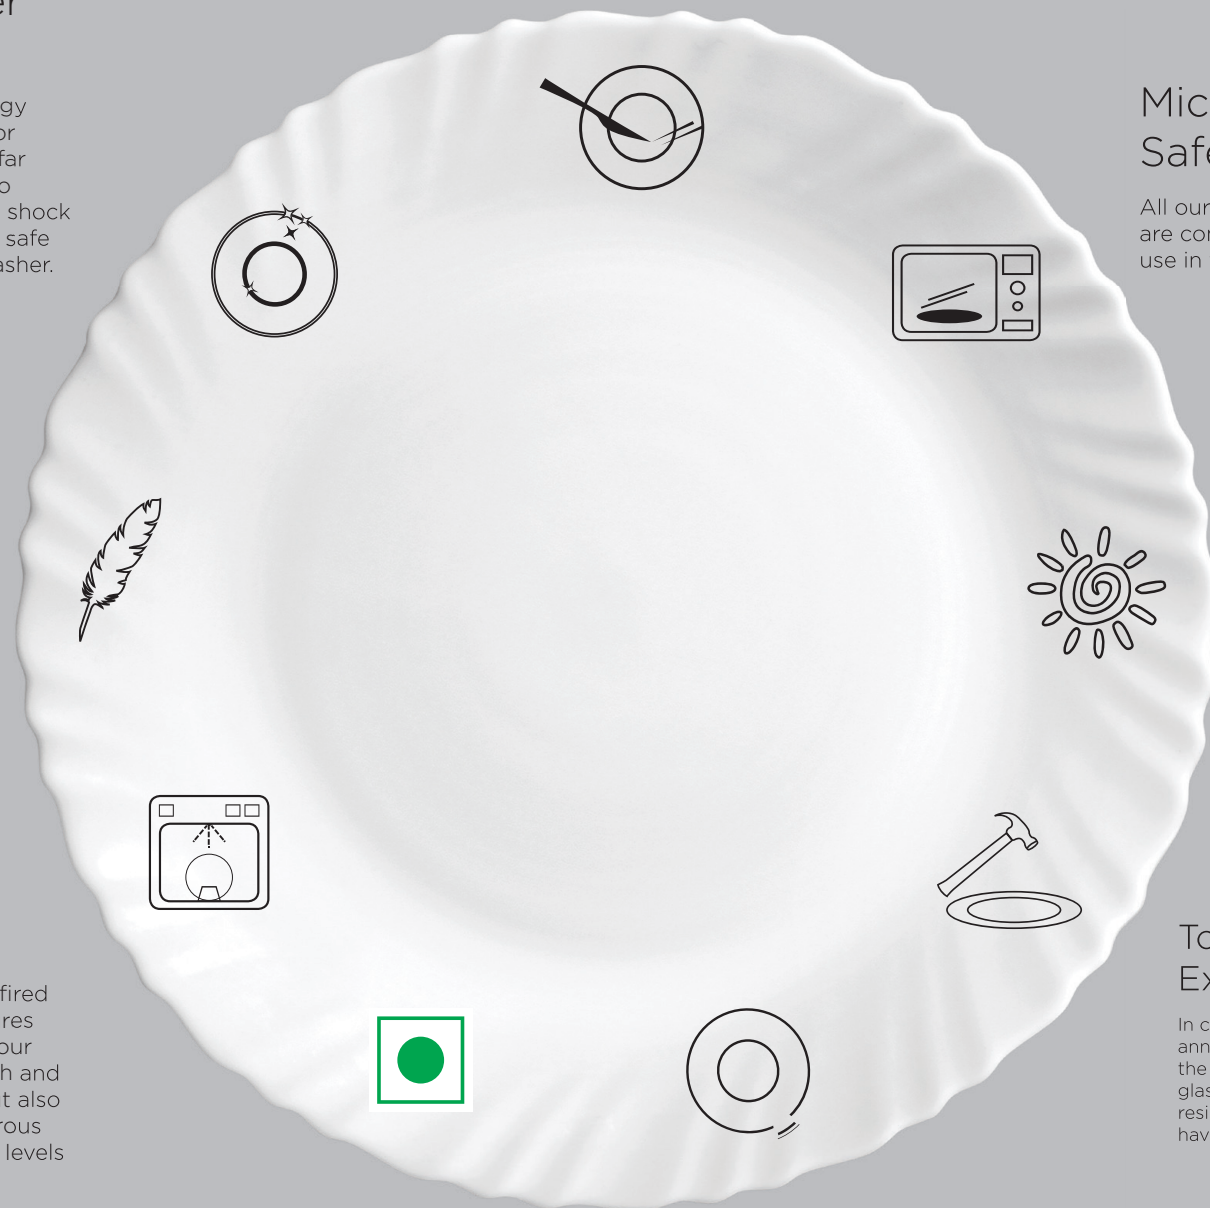

Scratch Resistance

The extraordinary glazing fired under highly controlled conditions ensures strong resistance to scratches and abrasions.

Dishwasher Safe

Advanced technology and process used for tempering ensures far greater resistance to impact and thermal shock to make Diva range safe to use in the dishwasher.

Microwave Safe

All our range of products are completely safe to use in the microwave.

Super Light

The European technology used to craft these products ensures much lighter and significantly thinner wares with almost zero surface porosity.

Super white

Enhanced whiteness is an outstanding feature with the Diva collection. We use the finest quality of chemical components to enhance the subtle glow of opal, making it whiter than ever.

100% Hygienic

The special glaze fired at high temperatures not only gives all our products a smooth and polished finish, but also ensures a non-porous surface for higher levels of hygiene.

Bone Ash Free

Our products are completely bone ash-free, meaning 100%-vegetarian.

Break Resistant

In an unlikely event of breakage, Diva tempered opal glassware shatters into harmless fragments, in contrast to the annealed glassware.

Toughened Extra Strong

In comparison to normal annealed glassware, the Diva tempered opal glassware has greater resistance to impact and have a longer usage life.

VELVETT

—COLLECTION—

La Opala's Velvett Collection exudes opulence and magnificence. Our luxurious and glamorous dinnerware sets have been expertly designed to let you create a statement at your dinner table. The Velvett Collection is beautifully crafted with an embossed look, a velvety shine and very modern patterns. Their intricate designs make them a must-have for those with an appetite for luxury.